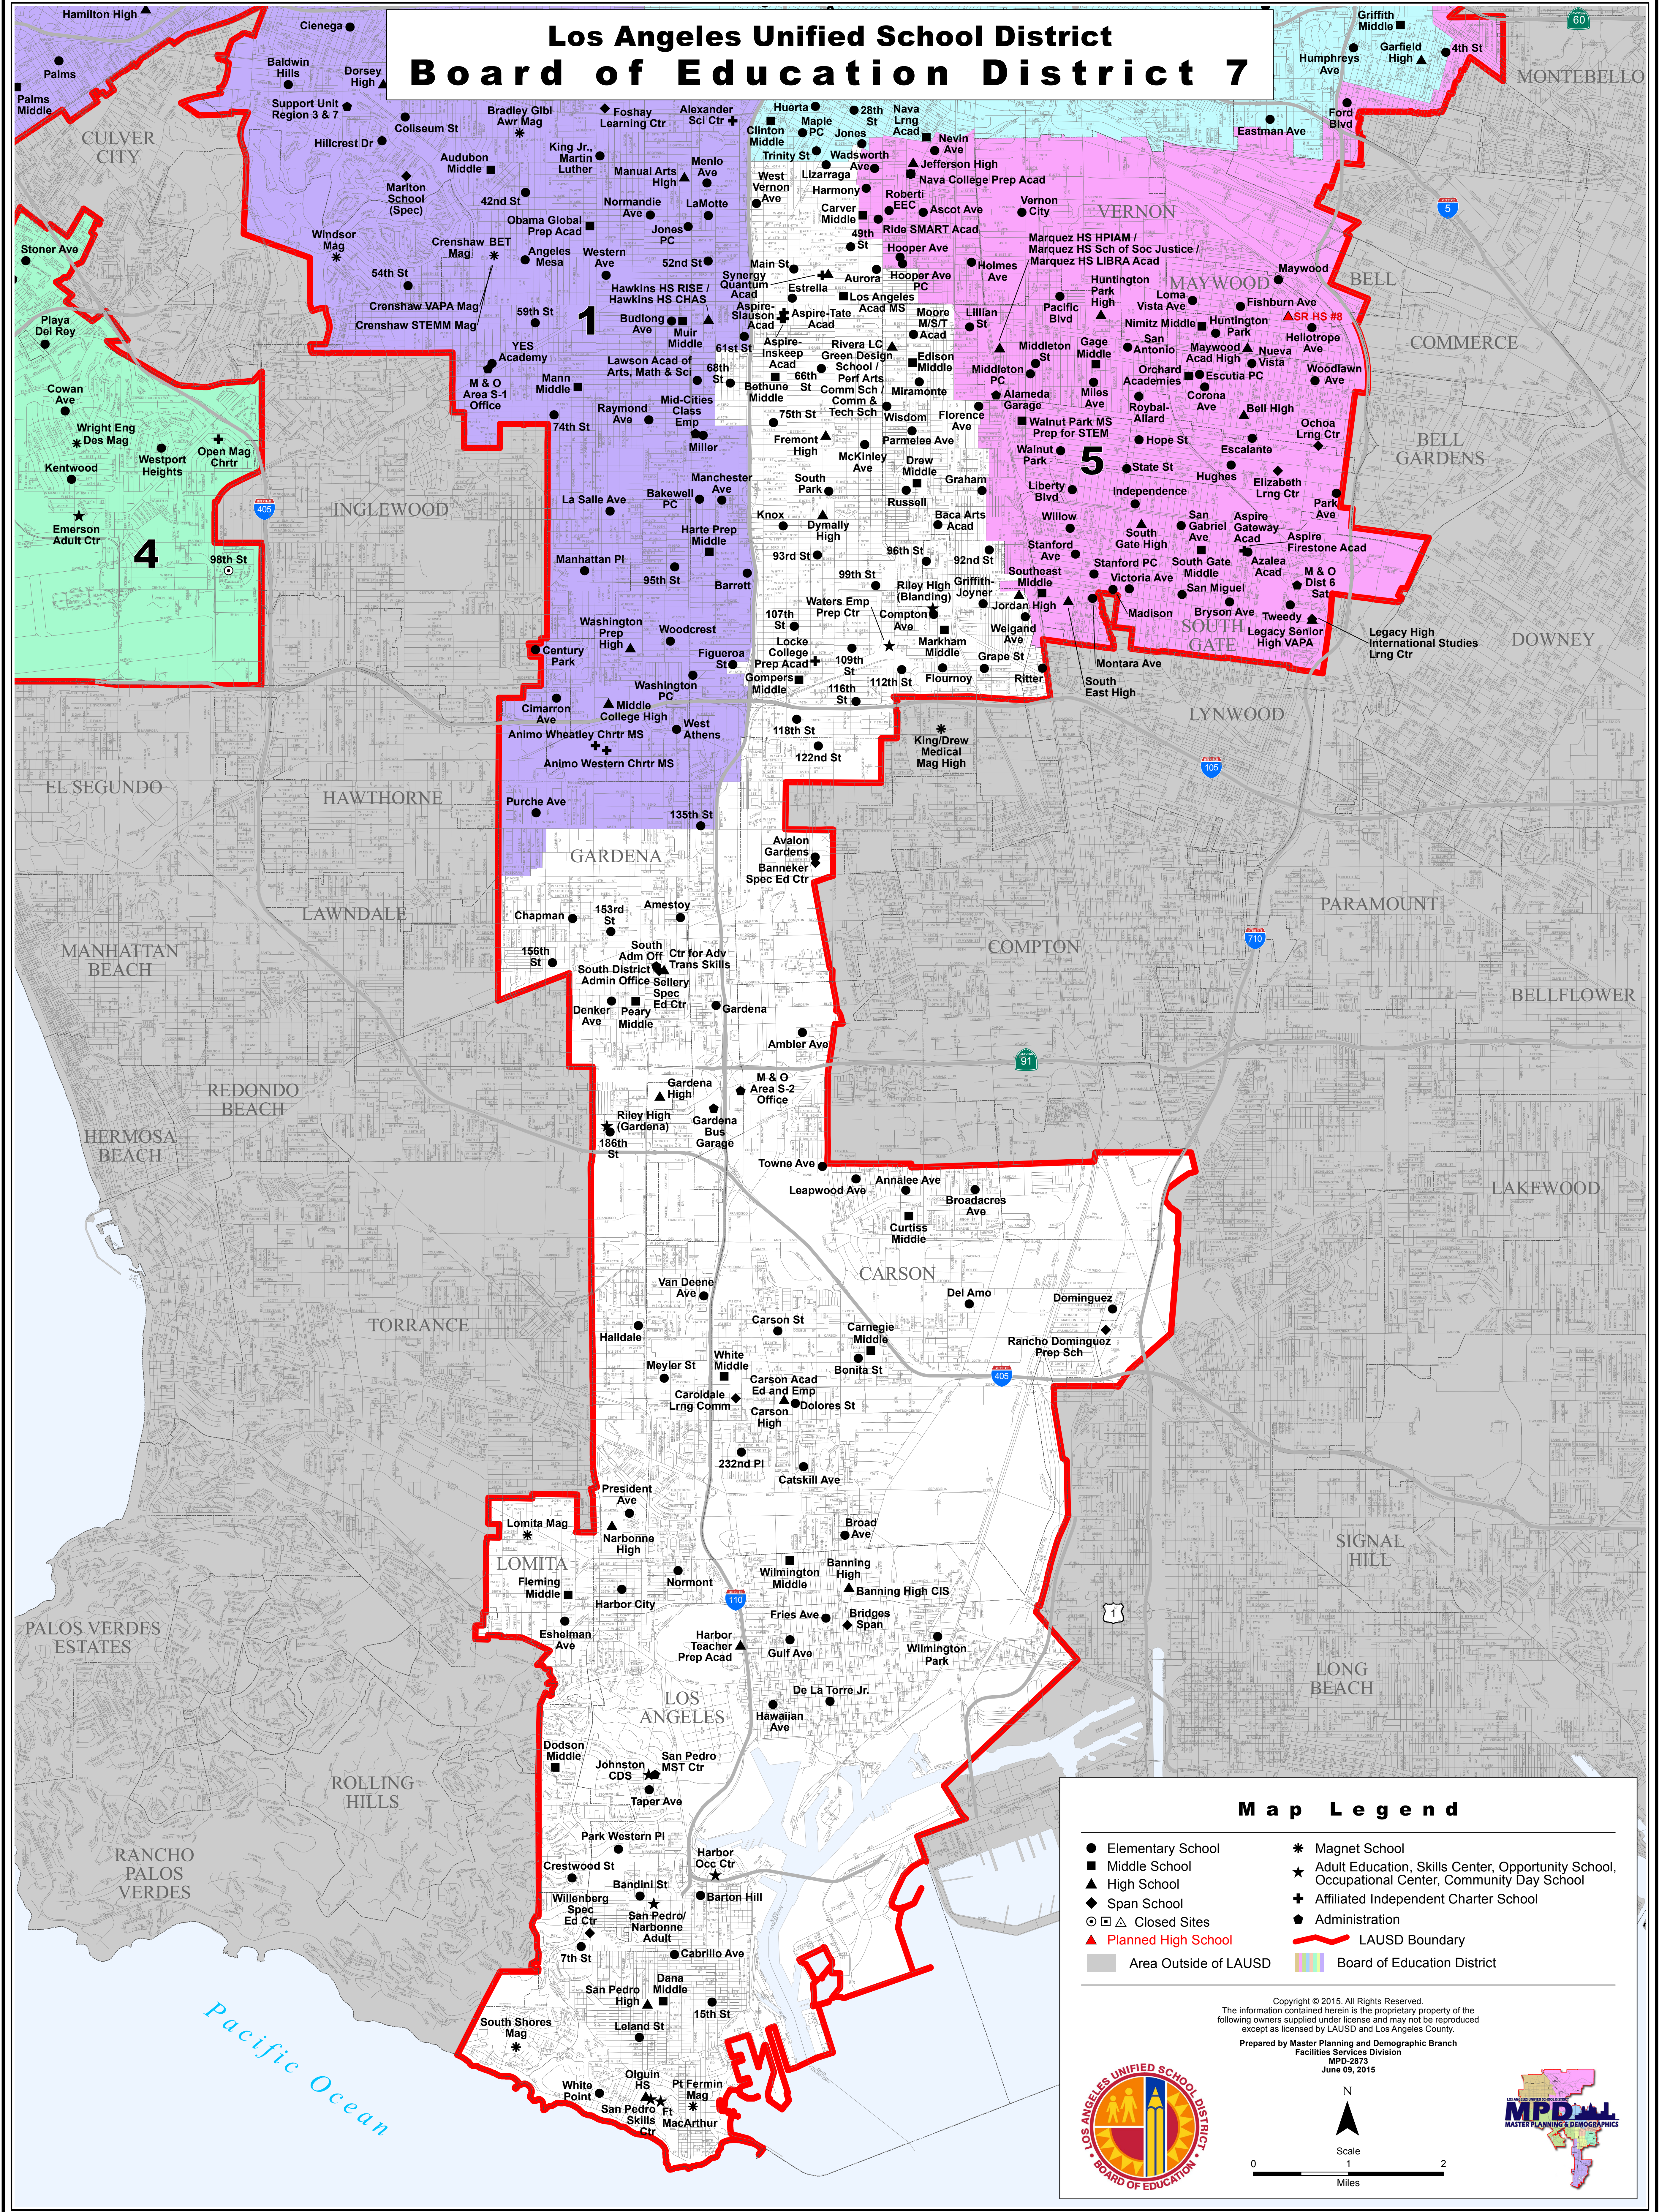

Los Angeles Unified School District Board of Education District 7

Map Legend

● Elementary School	* Magnet School
▲ Middle School	★ Adult Education, Skills Center, Opportunity School, Occupational Center, Community Day School
◆ High School	⊕ Affiliated Independent Charter School
◇ Span School	⬢ Administration
⊠ Closed Sites	⬢ Planned High School
⬢ Closed Sites	⬢ LAUSD Boundary
⬢ Area Outside of LAUSD	⬢ Board of Education District

Prepared by Master Planning and Demographic Branch
Facilities Services Division
MPD-2873
June 09, 2015

N

Scale

0 1 2
Miles